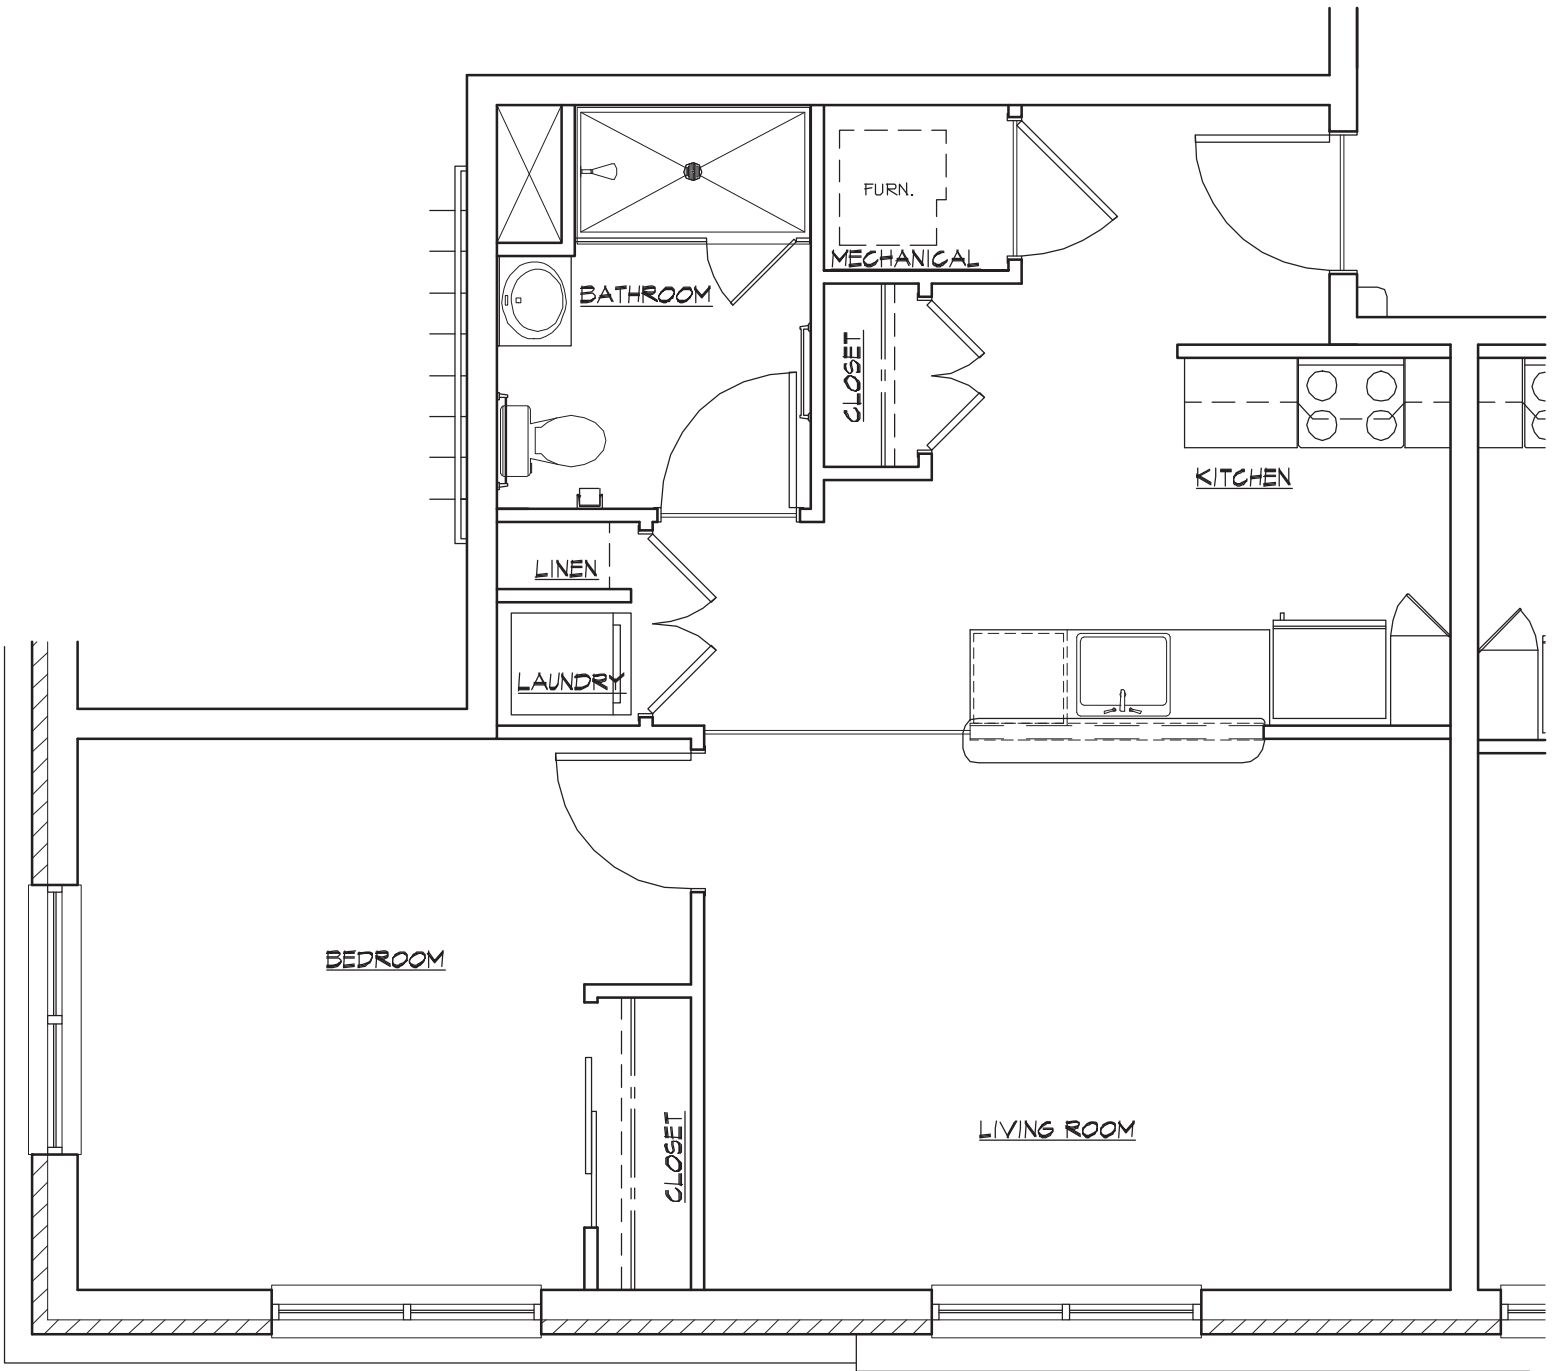

**“ITHACA” Floor Plan Type A:
725 square-feet; 1 Bedroom; 1 Bath**

**“ITHACA” Floor Plan Type B:
725 square-feet; 1 Bedroom; 1 Bath**